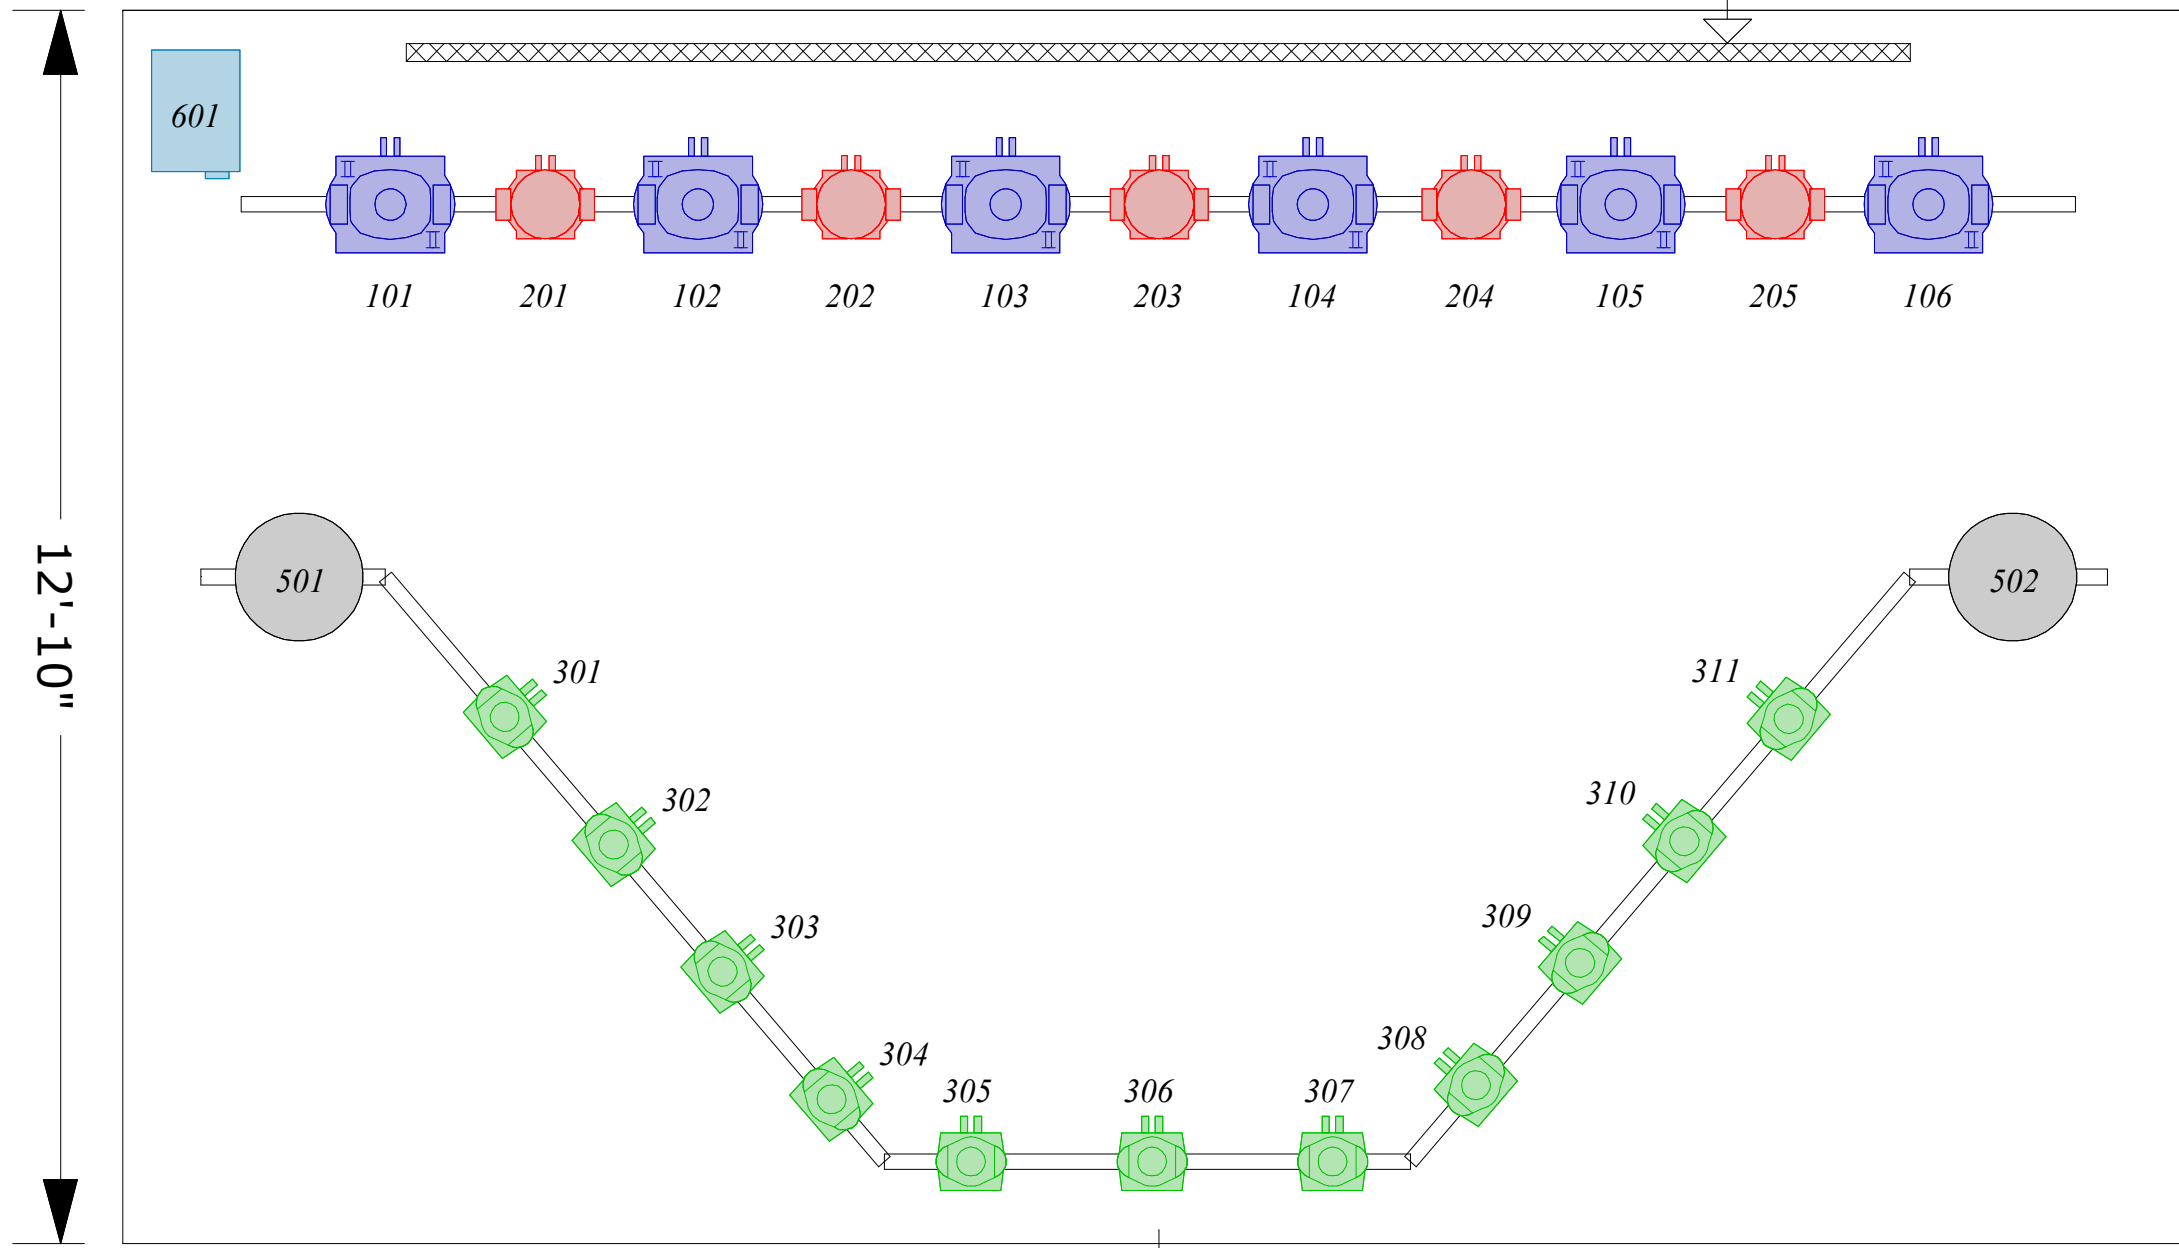

Projection Screen 15'8" x 8'10"

Legend: The Moroccan Lounge

Symbol	Name	Count
	Rogue R2 Spot	6
	Rogue R2 Wash	5
	Rogue R1 Wash	5
	ACL 360i	11
	Source 4 Mini 36deg	6
	Mirror Ball 16 Inch	2
	Radiance Hazer	1

Venue	Moroccan Lounge
Address	901 East 1st St Los Angeles, CA 90012
Version	7-8-17
Paper Size	Arch B
Design	Luciano Savedra
Console	grandMA 2 Command Wing/ Cybemet All-In-One
Projection	Panasonic 7000 Lumen LCD Electric Screen 15'8"x8'10":

6'-0"