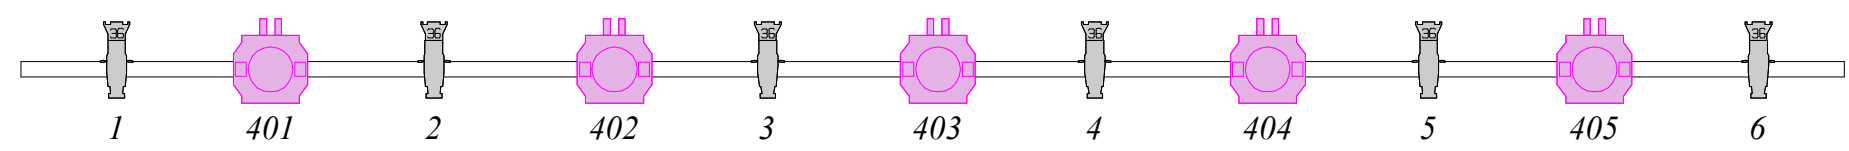

Projection Screen 15'8" x 8'10"

Legend: The Moroccan Lounge

Symbol	Name	Count
	Rogue R2 Spot	6
	Rogue R2 Wash	5
	Rogue R1 Wash	5
	ACL 360i	11
	Source 4 Mini 36deg	6
	Mirror Ball 16 Inch	2
	Radiance Hazer	1

Venue	Moroccan Lounge
Address	901 East 1st St Los Angeles, CA 90012
Version	7-8-17
Paper Size	Arch B
Design	Luciano Savedra
Console	grandMA 2 Command Wing/ Cybemet All-In-One
Projection	Panasonic 7000 Lumen LCD Electric Screen 15'8"x8'10":

6'-0"